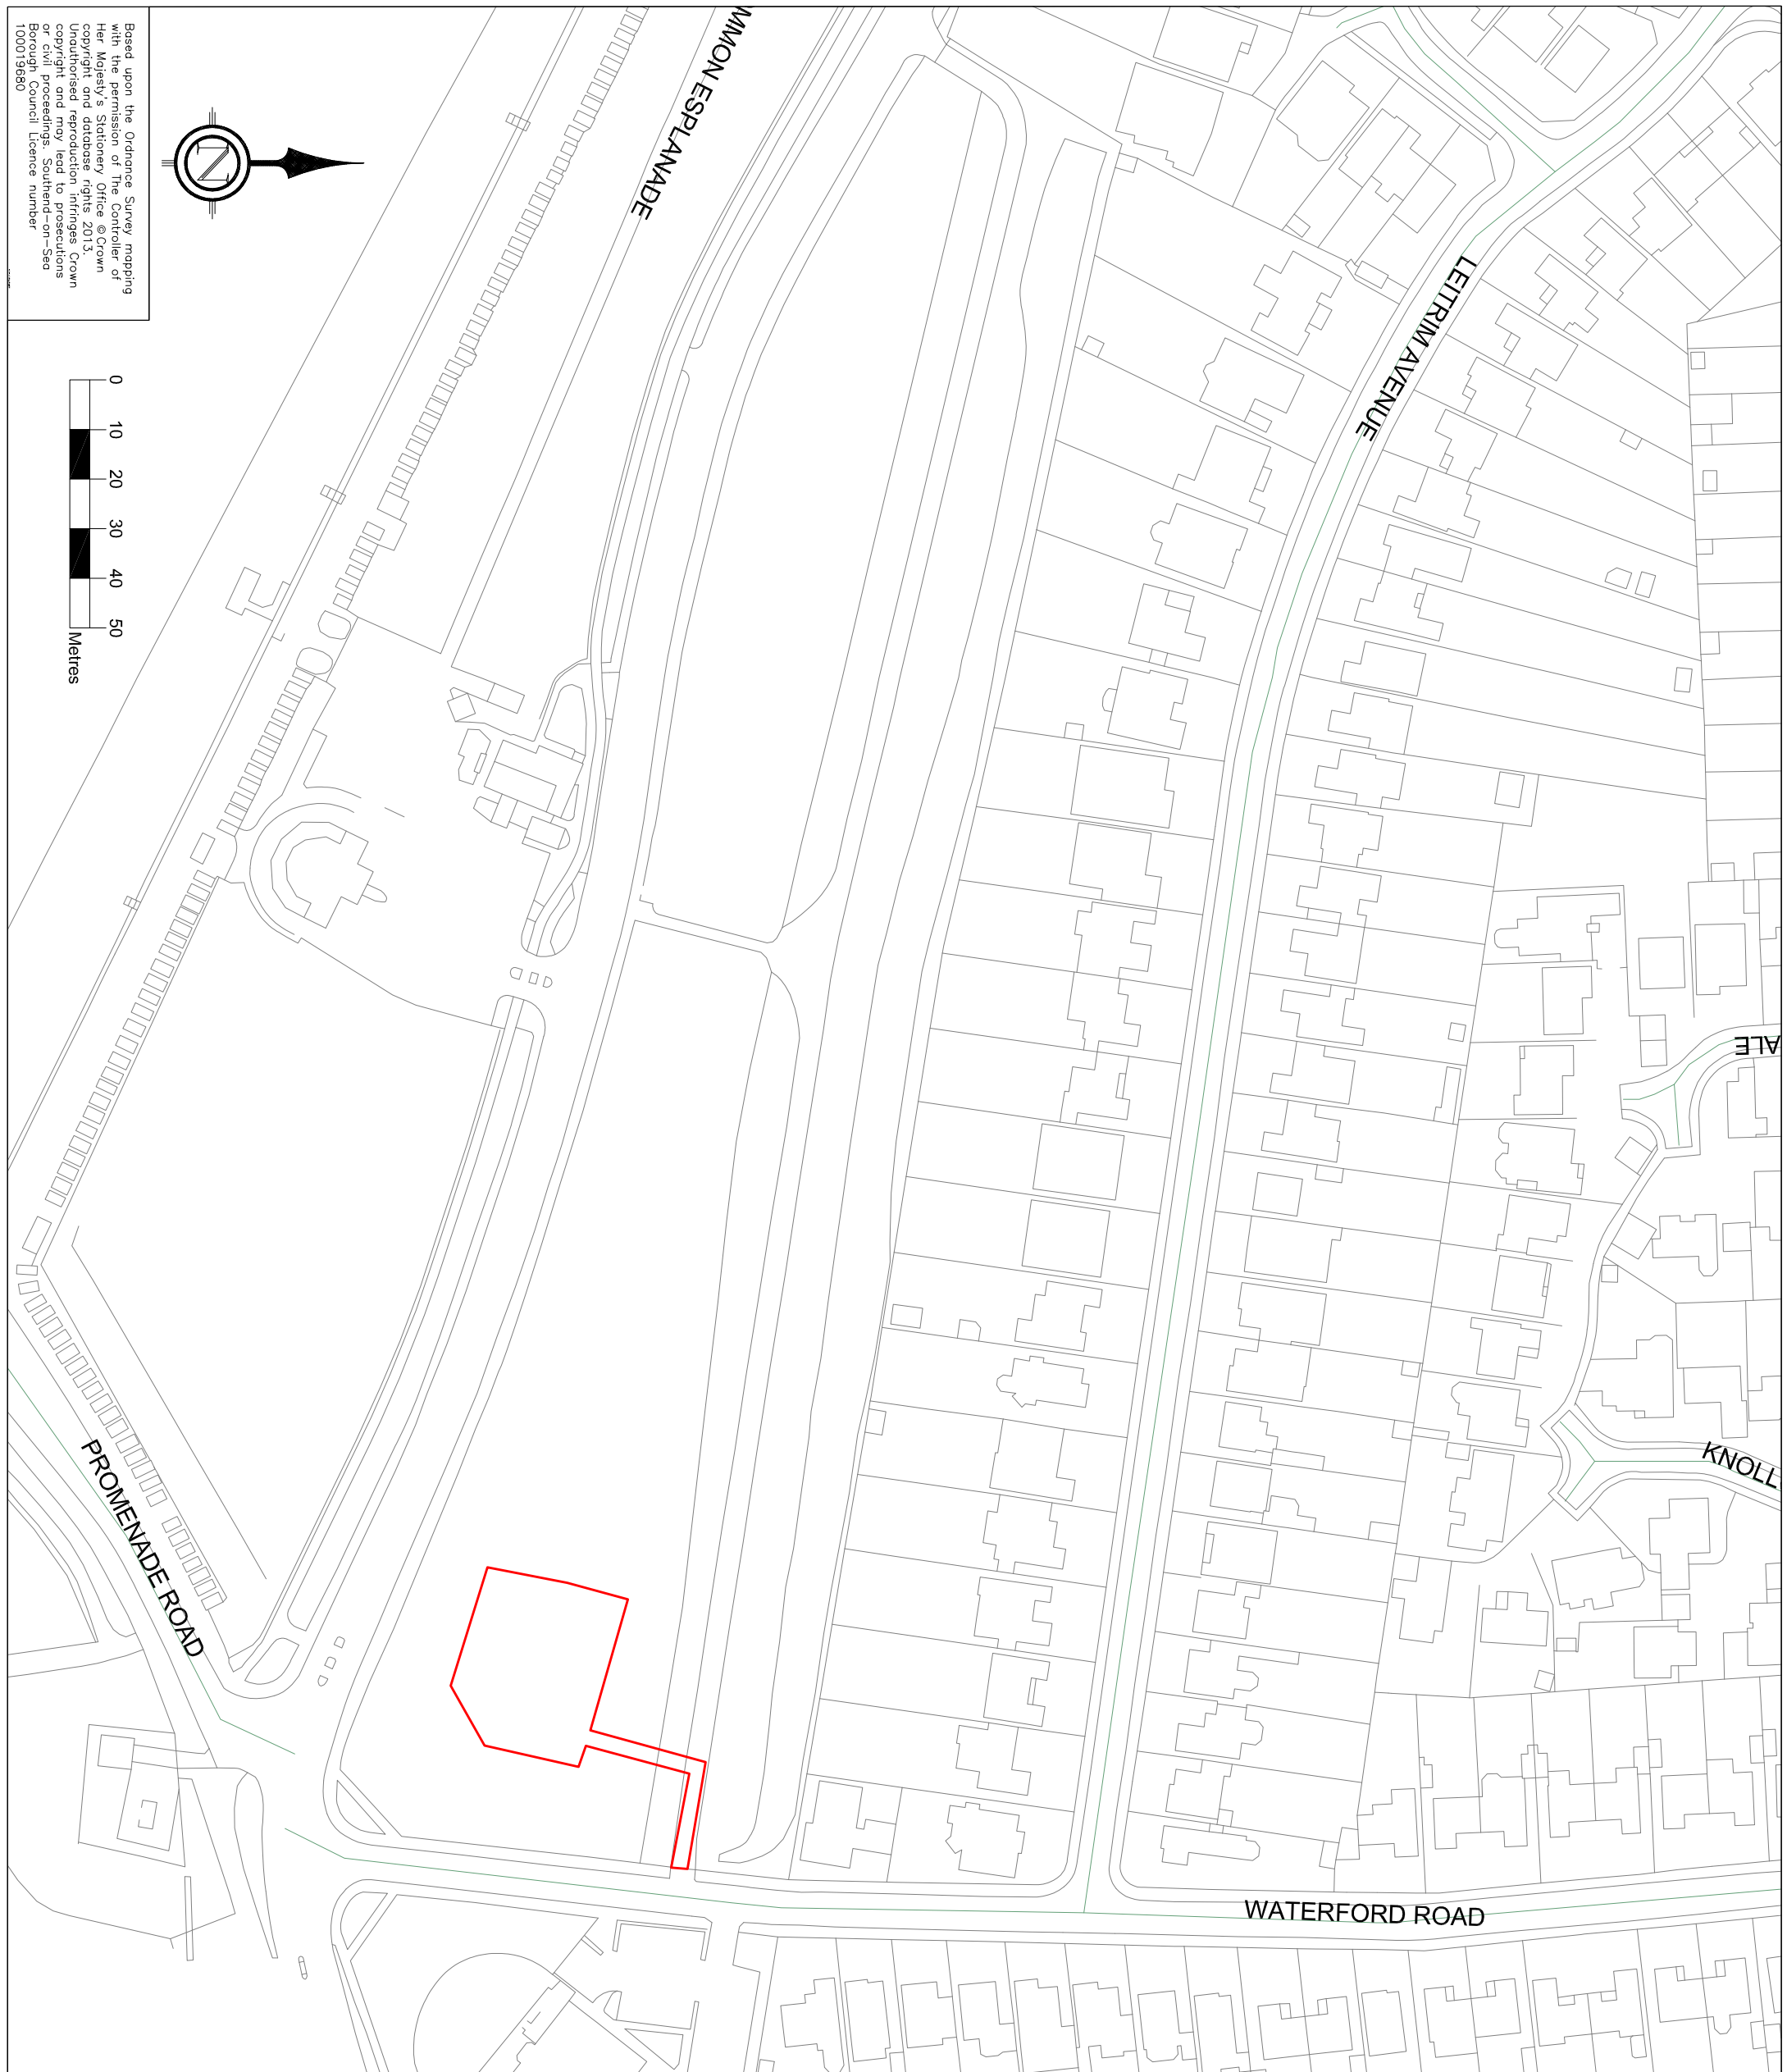

Based upon the Ordnance Survey mapping with the permission of The Controller of Her Majesty's Stationery Office © Crown copyright and database rights 2013. Unauthorised reproduction infringes Crown copyright and may lead to prosecutions or civil proceedings. Southend-on-Sea Borough Council Licence number 100019680

— Play Area Location

**SOUTHEND-ON-SEA
BOROUGH COUNCIL**

HEAD OF CULTURE
SCOTT DOLLING

**Shoebury Common North
Play Area Location Plan**

Scale: 1:1250 @ A3

Drawn by: David Giles

Date: 04/11/2019

Drawing No: SCN/PA02